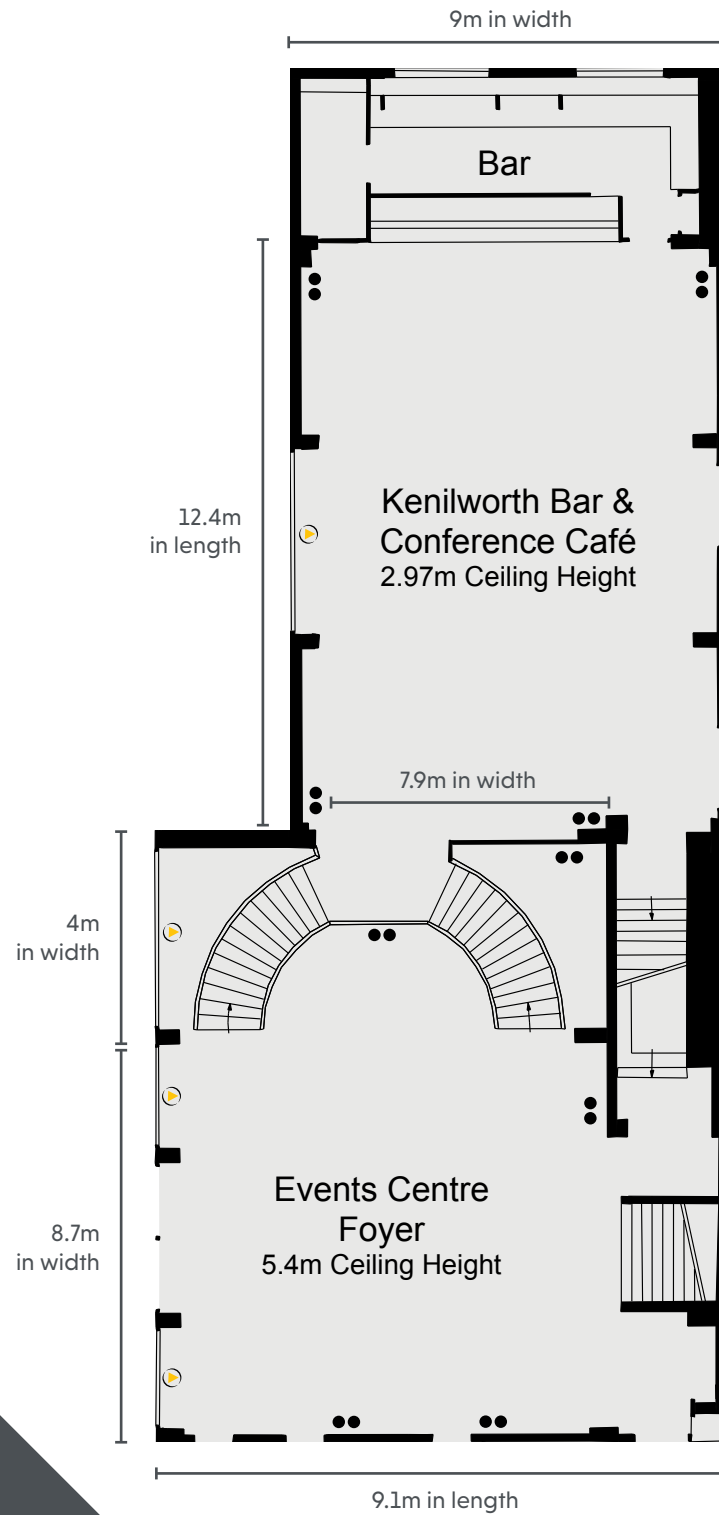

KEY

- Single 13amp Power Point
- Double 13amp Power Point
- ☎ Telephone Socket
- ♿ Wheelchair Access
- ⚡ Partition Wall

KEY

- Single 13amp Power Point
- Double 13amp Power Point
- ☎ Telephone Socket
- ♿ Wheelchair Access
- Pillars

KEY

- Single 13amp Power Point
- Double 13amp Power Point
- ☎ Telephone Socket
- ♿ Wheelchair Access
- ⚡ Partition Wall
- ☀ Natural Light

KEY

- Single 13amp Power Point
- Double 13amp Power Point
- ☎ Telephone Socket
- ♿ Wheelchair Access
- ⚡ Partition Wall
- ▶ Natural Light

LOWER GROUND FLOOR

CHESFORD GRANGE
HOTEL
THE QHOTELS COLLECTION

GROUND FLOOR

CHESFORD GRANGE
HOTEL
THE QHOTELS COLLECTION

FIRST FLOOR

CAPACITIES

Meeting Room	Dimensions	Floor	Theatre	Cabaret	Classroom	Boardroom	Banquet	U-Shape	Dinner Dance
The Kenilworth Suite	29.42 (l) x 17.3 (w) x 4.8 (h)	G	700	360	360	n/a	450	n/a	390
Kenilworth 1 & 2	18.46 (l) x 17.3 (w) x 4.8 (h)	G	340	200	200	n/a	300	n/a	240
Kenilworth 2 & 3	10.96 (l) x 17.3 (w) x 4.8 (h)	G	500	n/a	260	n/a	350	n/a	290
Kenilworth 2 or 3	21.92 (l) x 17.3 (w) x 4.8 (h)	G	220	120	120	n/a	150	n/a	120
Kenilworth 1	7.55 (l) x 17.32 (w) x 4.8 (h)	G	140	80	80	n/a	100	n/a	n/a
The Stratford	12.2 (l) x 11.9 (w) x 2.4 (h)	G	180	96	100	40	150	50	120
The Avon Suite	13.8 (l) x 8 (w) x 2.35 (h)	G	100	64	60	40	n/a	40	60
The Directors Suite	11 (l) x 5.3 (w) x 2.9 (h)	1st	n/a	n/a	n/a	14	n/a	n/a	n/a
The Hamlet	10.1 (l) x 6.9 (w) x 2.3 (h)	LG	60	48	40	30	n/a	30	30
The Oberon	8.1 (l) x 5.1 (w) x 2.3 (h)	LG	30	24	20	18	n/a	16	n/a
The Othello	12.73 (l) x 8.53 (w) x 2.2 (h)	LG	100	64	60	40	n/a	40	80
The Prospero	9.04 (l) x 5.1 (w) x 2.3 (h)	LG	30	n/a	20	18	n/a	16	n/a
The Keats	5.1 (l) x 3.2 (w) x N/A (h)	1st	n/a	n/a	n/a	6	n/a	n/a	n/a
The Stoneleigh	8.4 (l) x 5.8 (w) x 2.9 (h)	G	30	24	20	18	18	16	n/a
The Warwick	7.7 (l) x 5.8 (w) x 2.9 (h)	G	30	n/a	20	18	18	16	n/a
The Stoneleigh & Warwick	16.1 (l) x 5.8 (w) x 2.9 (h)	G	70	40	n/a	40	60	n/a	40