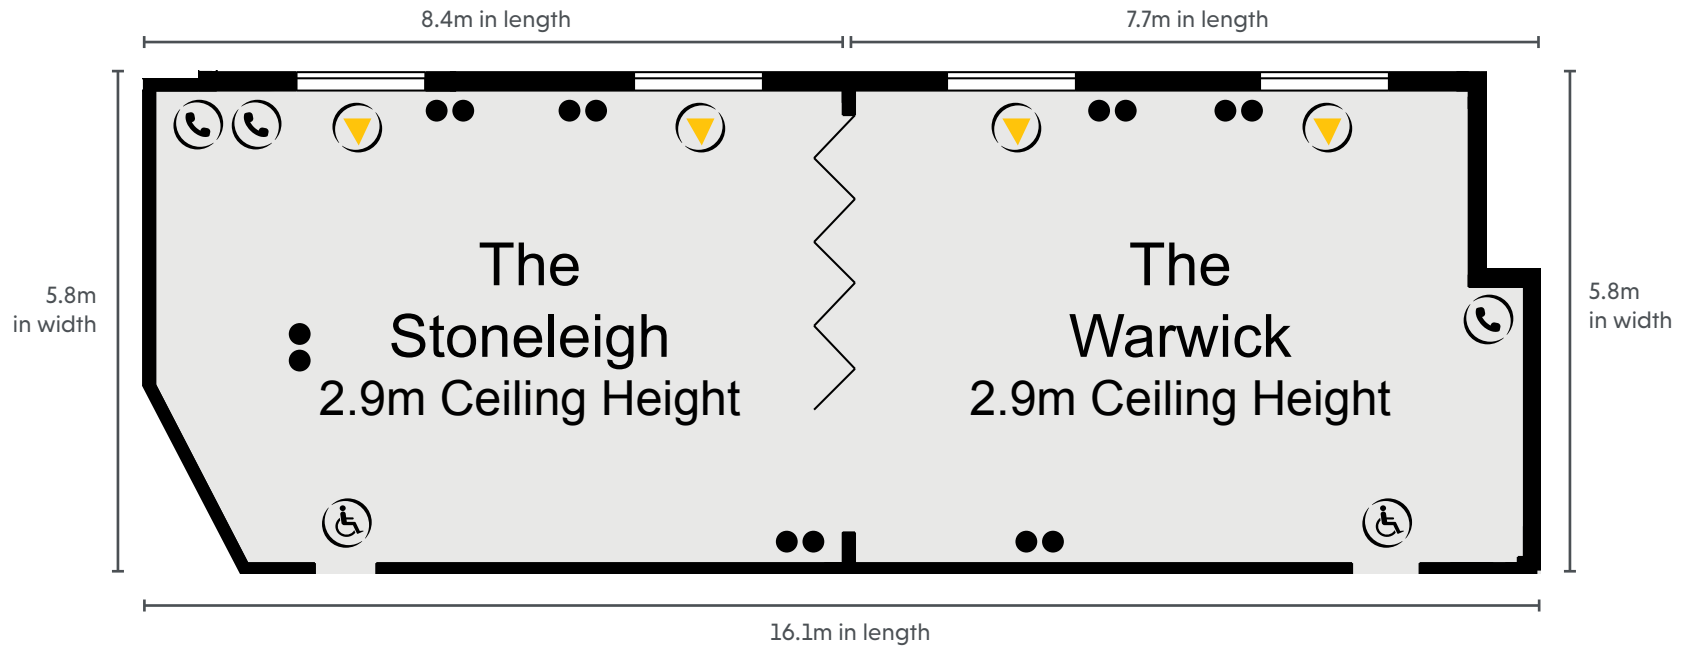

CHESFORD GRANGE
HOTEL
THE QHOTELS COLLECTION

GROUND FLOOR

KEY

- Single 13amp Power Point
- Double 13amp Power Point
- ☎ Telephone Socket
- ♿ Wheelchair Access
- ▶ Natural Light

KEY

- Single 13amp Power Point
- Double 13amp Power Point
- ☎ Telephone Socket
- ♿ Wheelchair Access
- ▶ Natural Light

KEY

- Single 13amp Power Point
- Double 13amp Power Point
- ☎ Telephone Socket
- ♿ Wheelchair Access
- ⚡ Partition Wall
- ☀ Natural Light

KEY

- Single 13amp Power Point
- Double 13amp Power Point
- ☎ Telephone Socket
- ♿ Wheelchair Access
- ⚡ Partition Wall
- ▶ Natural Light

LOWER GROUND FLOOR

CHESFORD GRANGE
HOTEL
THE QHOTELS COLLECTION

GROUND FLOOR

CHESFORD GRANGE
HOTEL
THE QHOTELS COLLECTION

FIRST FLOOR

CAPACITIES

Meeting Room	Dimensions	Floor	Theatre	Cabaret	Classroom	Boardroom	Banquet	U-Shape	Dinner Dance
The Kenilworth Suite	29.42 (l) x 17.3 (w) x 4.8 (h)	G	700	360	360	n/a	450	n/a	390
Kenilworth 1 & 2	18.46 (l) x 17.3 (w) x 4.8 (h)	G	340	200	200	n/a	300	n/a	240
Kenilworth 2 & 3	10.96 (l) x 17.3 (w) x 4.8 (h)	G	500	n/a	260	n/a	350	n/a	290
Kenilworth 2 or 3	21.92 (l) x 17.3 (w) x 4.8 (h)	G	220	120	120	n/a	150	n/a	120
Kenilworth 1	7.55 (l) x 17.32 (w) x 4.8 (h)	G	140	80	80	n/a	100	n/a	n/a
The Stratford	12.2 (l) x 11.9 (w) x 2.4 (h)	G	180	96	100	40	150	50	120
The Avon Suite	13.8 (l) x 8 (w) x 2.35 (h)	G	100	64	60	40	n/a	40	60
The Directors Suite	11 (l) x 5.3 (w) x 2.9 (h)	1st	n/a	n/a	n/a	14	n/a	n/a	n/a
The Hamlet	10.1 (l) x 6.9 (w) x 2.3 (h)	LG	60	48	40	30	n/a	30	30
The Oberon	8.1 (l) x 5.1 (w) x 2.3 (h)	LG	30	24	20	18	n/a	16	n/a
The Othello	12.73 (l) x 8.53 (w) x 2.2 (h)	LG	100	64	60	40	n/a	40	80
The Prospero	9.04 (l) x 5.1 (w) x 2.3 (h)	LG	30	n/a	20	18	n/a	16	n/a
The Keats	5.1 (l) x 3.2 (w) x N/A (h)	1st	n/a	n/a	n/a	6	n/a	n/a	n/a
The Stoneleigh	8.4 (l) x 5.8 (w) x 2.9 (h)	G	30	24	20	18	18	16	n/a
The Warwick	7.7 (l) x 5.8 (w) x 2.9 (h)	G	30	n/a	20	18	18	16	n/a
The Stoneleigh & Warwick	16.1 (l) x 5.8 (w) x 2.9 (h)	G	70	40	n/a	40	60	n/a	40