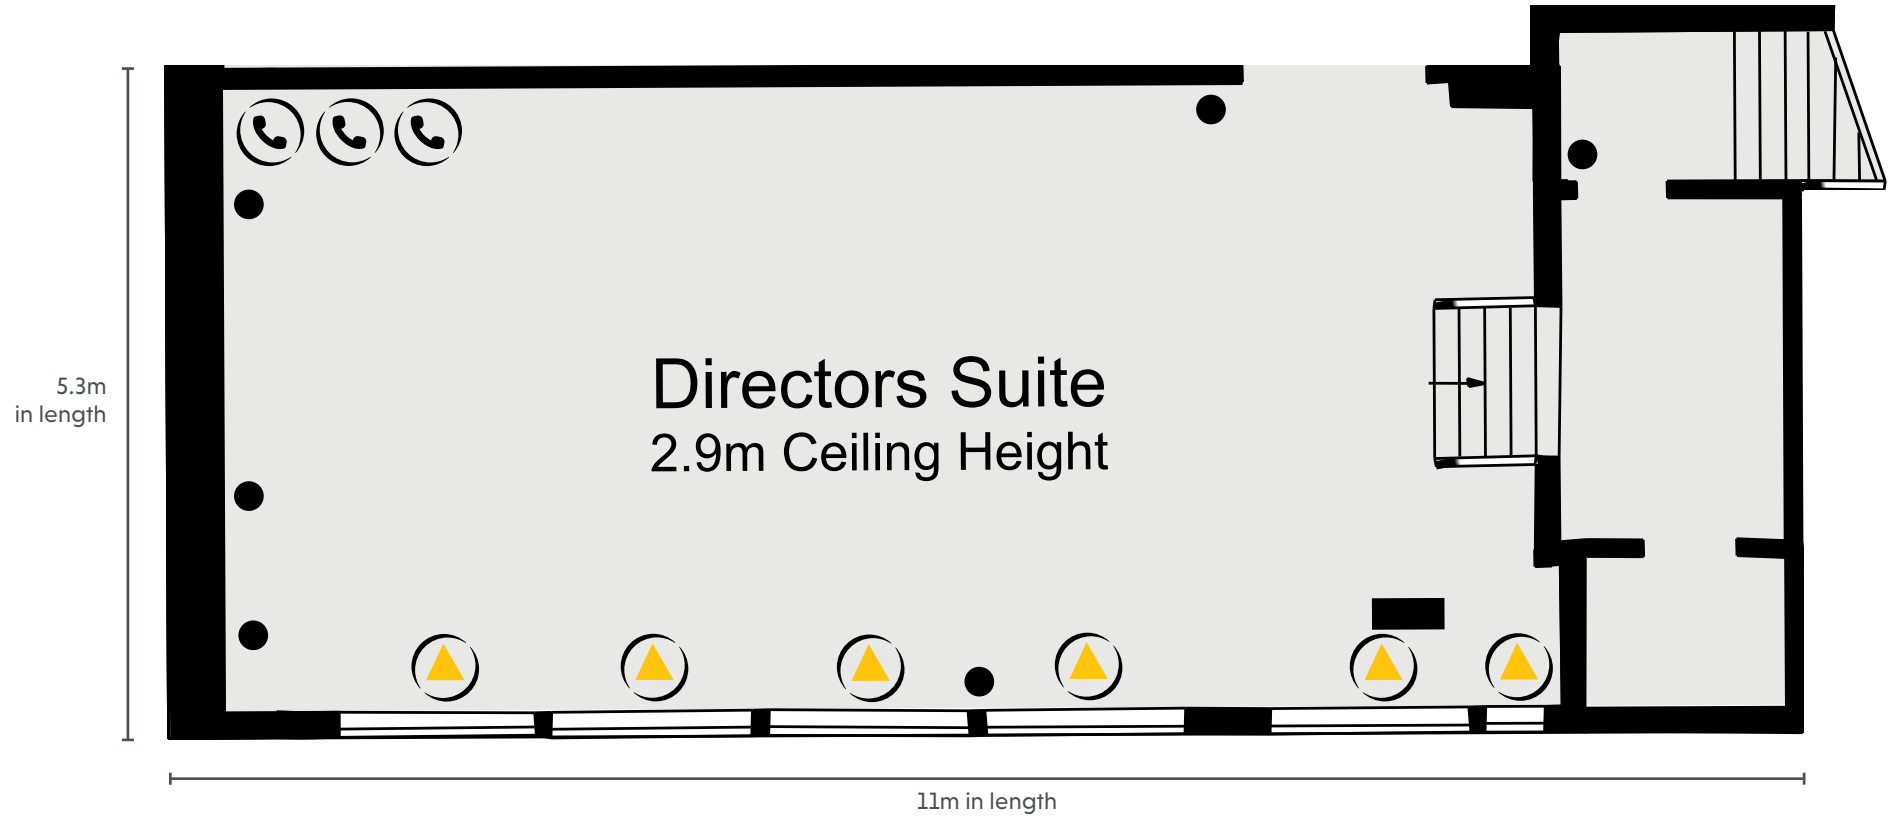

KEY

- Single 13amp Power Point
- ●● Double 13amp Power Point
- ☎ Telephone Socket
- ♿ Wheelchair Access
- Natural Light