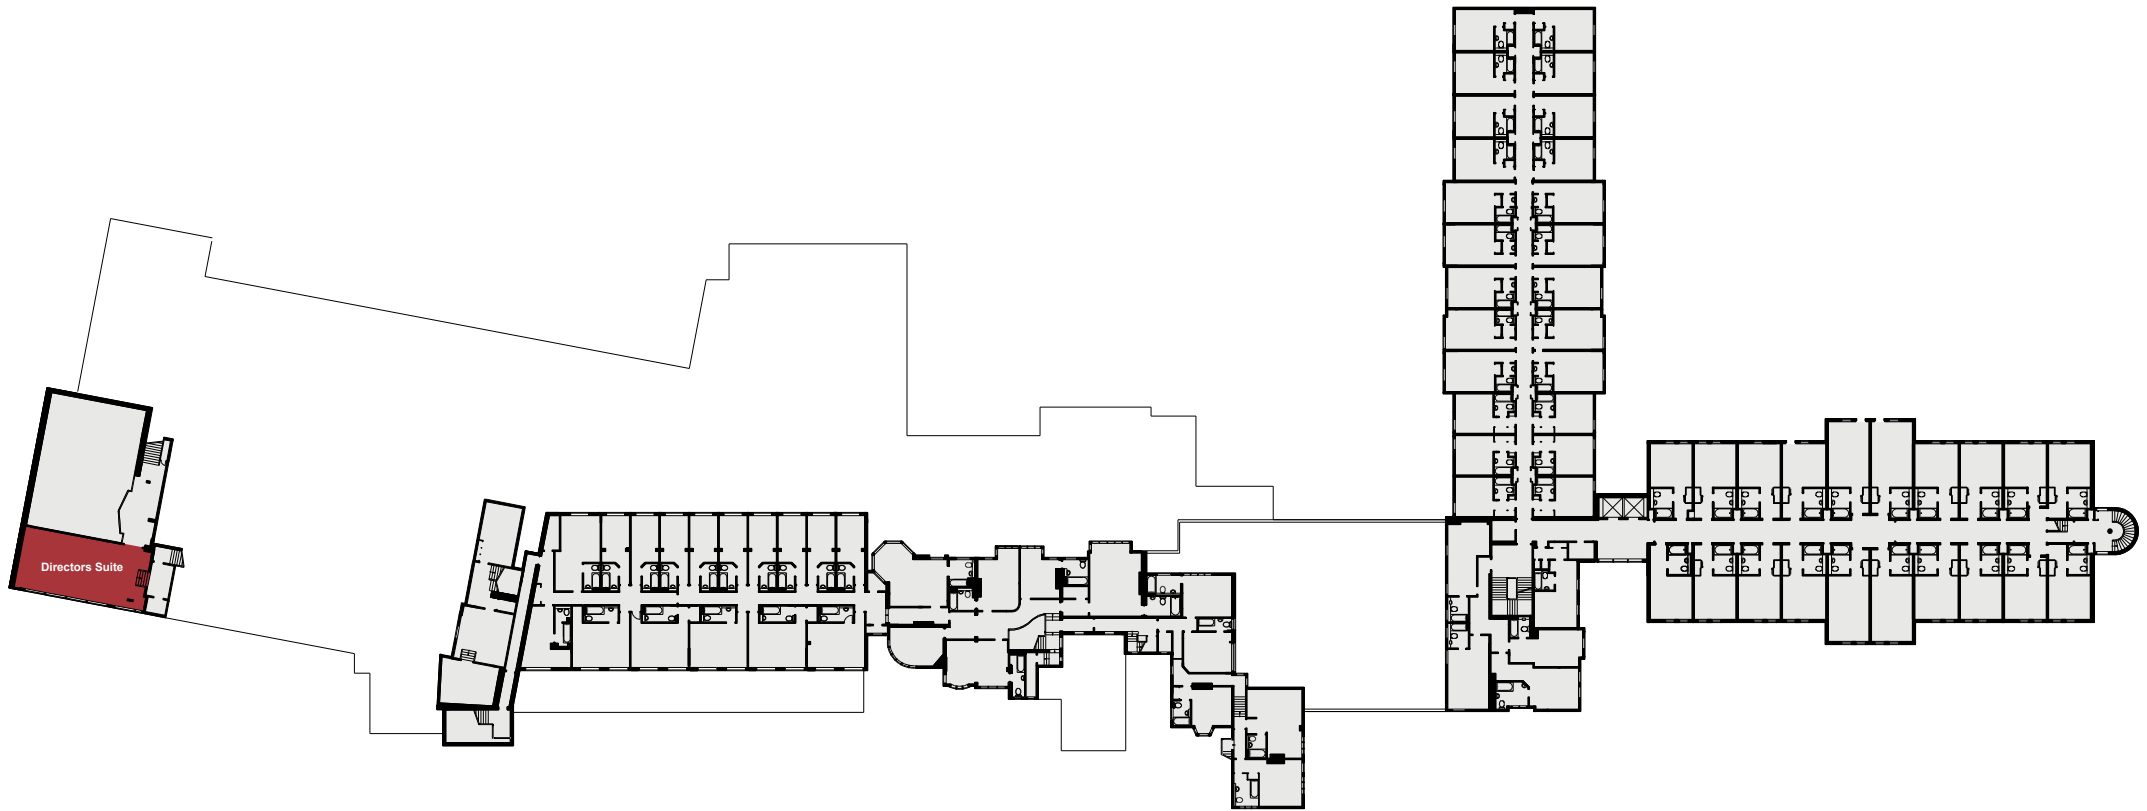

CHESFORD GRANGE
HOTEL
THE QHOTELS COLLECTION

LOWER GROUND FLOOR

KEY

- Single 13amp Power Point
- Double 13amp Power Point
- ☎ Telephone Socket
- ♿ Wheelchair Access

CHESFORD GRANGE
HOTEL
THE QHOTELS COLLECTION

LOWER GROUND FLOOR

CHESFORD GRANGE
HOTEL
THE QHOTELS COLLECTION

GROUND FLOOR

CHESFORD GRANGE
HOTEL
THE QHOTELS COLLECTION

FIRST FLOOR

CAPACITIES

Meeting Room	Dimensions	Floor	Theatre	Cabaret	Classroom	Boardroom	Banquet	U-Shape	Dinner Dance
The Kenilworth Suite	29.42 (l) x 17.3 (w) x 4.8 (h)	G	700	360	360	n/a	450	n/a	390
Kenilworth 1 & 2	18.46 (l) x 17.3 (w) x 4.8 (h)	G	340	200	200	n/a	300	n/a	240
Kenilworth 2 & 3	10.96 (l) x 17.3 (w) x 4.8 (h)	G	500	n/a	260	n/a	350	n/a	290
Kenilworth 2 or 3	21.92 (l) x 17.3 (w) x 4.8 (h)	G	220	120	120	n/a	150	n/a	120
Kenilworth 1	7.55 (l) x 17.32 (w) x 4.8 (h)	G	140	80	80	n/a	100	n/a	n/a
The Stratford	12.2 (l) x 11.9 (w) x 2.4 (h)	G	180	96	100	40	150	50	120
The Avon Suite	13.8 (l) x 8 (w) x 2.35 (h)	G	100	64	60	40	n/a	40	60
The Directors Suite	11 (l) x 5.3 (w) x 2.9 (h)	1st	n/a	n/a	n/a	14	n/a	n/a	n/a
The Hamlet	10.1 (l) x 6.9 (w) x 2.3 (h)	LG	60	48	40	30	n/a	30	30
The Oberon	8.1 (l) x 5.1 (w) x 2.3 (h)	LG	30	24	20	18	n/a	16	n/a
The Othello	12.73 (l) x 8.53 (w) x 2.2 (h)	LG	100	64	60	40	n/a	40	80
The Prospero	9.04 (l) x 5.1 (w) x 2.3 (h)	LG	30	n/a	20	18	n/a	16	n/a
The Keats	5.1 (l) x 3.2 (w) x N/A (h)	1st	n/a	n/a	n/a	6	n/a	n/a	n/a
The Stoneleigh	8.4 (l) x 5.8 (w) x 2.9 (h)	G	30	24	20	18	18	16	n/a
The Warwick	7.7 (l) x 5.8 (w) x 2.9 (h)	G	30	n/a	20	18	18	16	n/a
The Stoneleigh & Warwick	16.1 (l) x 5.8 (w) x 2.9 (h)	G	70	40	n/a	40	60	n/a	40