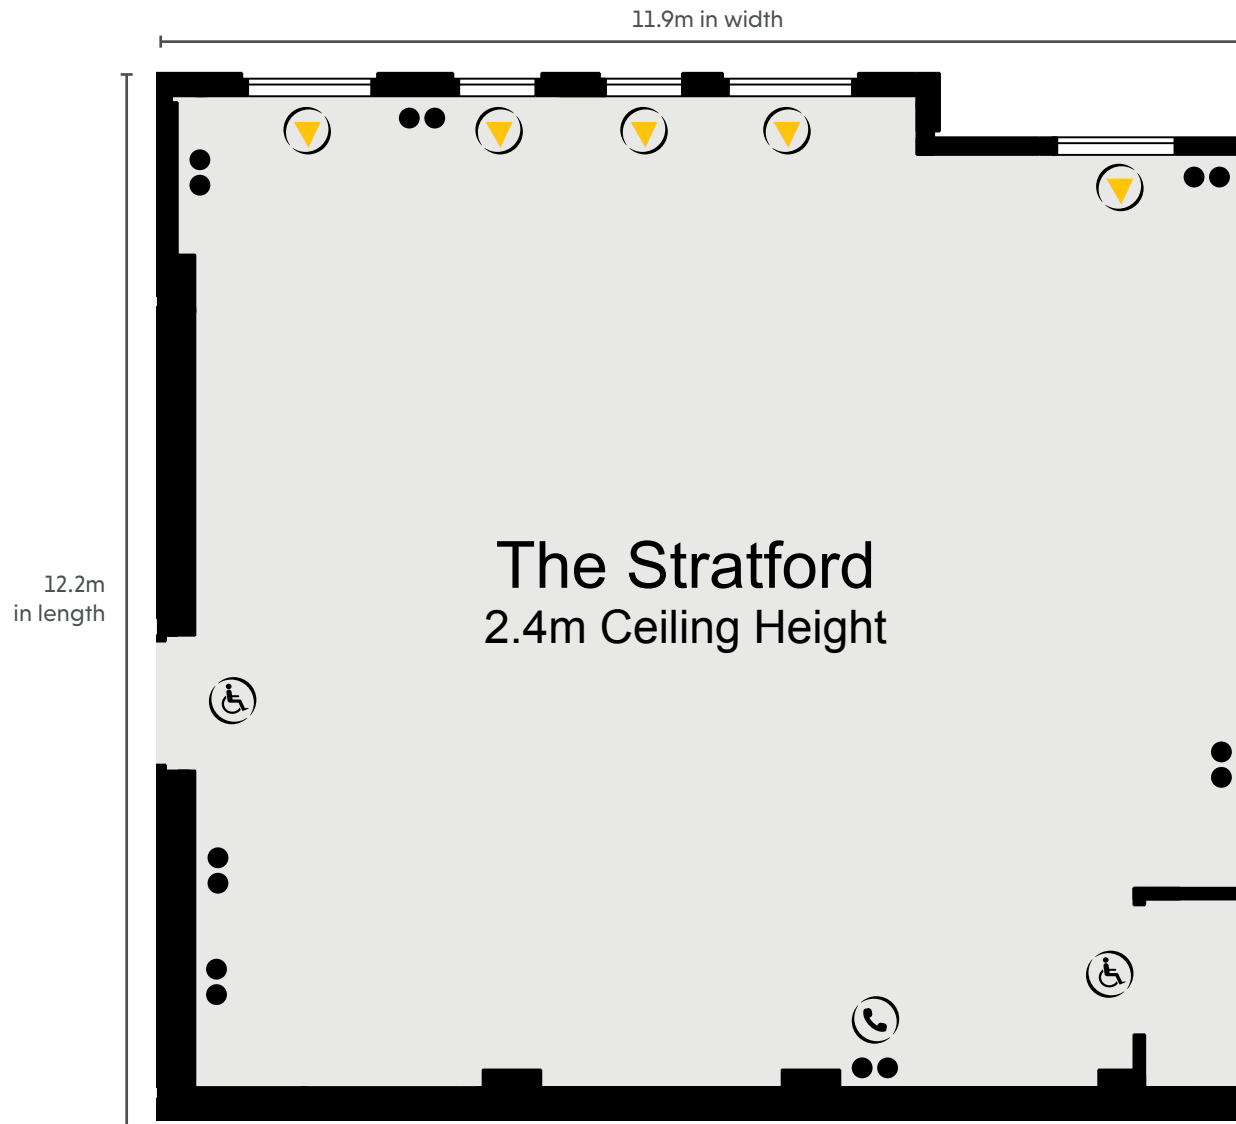

KEY

- Single 13amp Power Point
- ●● Double 13amp Power Point
- ☎ Telephone Socket
- ♿ Wheelchair Access
- Natural Light