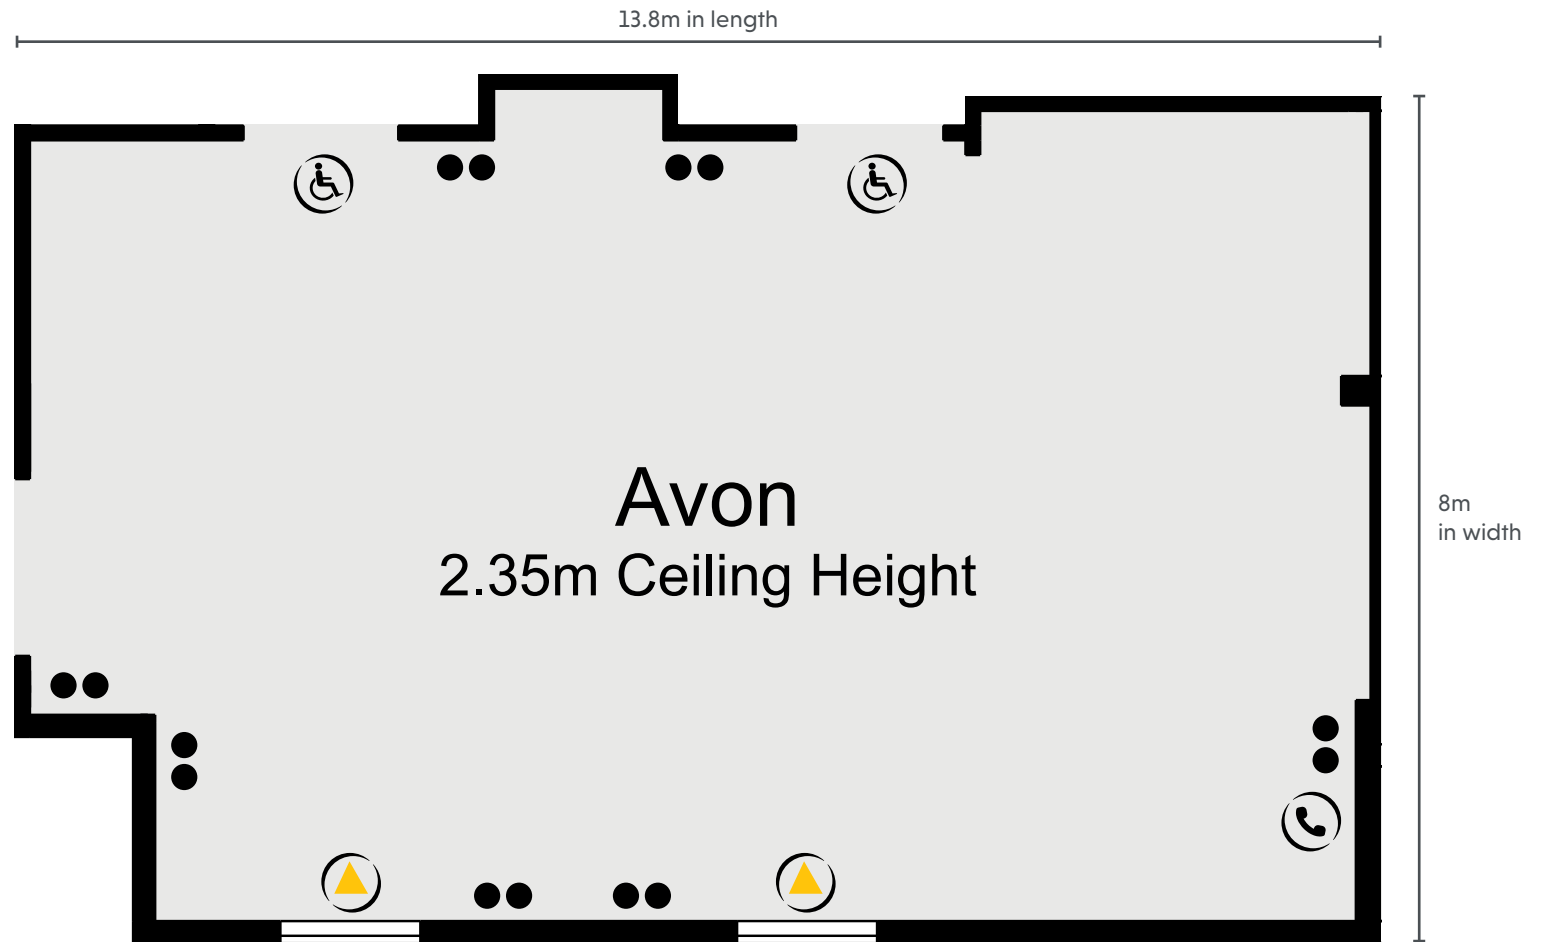

KEY

- Single 13amp Power Point
- Double 13amp Power Point
- ☎ Telephone Socket
- ♿ Wheelchair Access
- ⚡ Partition Wall

KEY

- Single 13amp Power Point
- Double 13amp Power Point
- ☎ Telephone Socket
- ♿ Wheelchair Access
- Pillars

KEY

- Single 13amp Power Point
- Double 13amp Power Point
- ☎ Telephone Socket
- ♿ Wheelchair Access
- ⚡ Partition Wall
- ☀ Natural Light

KEY

- Single 13amp Power Point
- Double 13amp Power Point
- ☎ Telephone Socket
- ♿ Wheelchair Access
- ⚡ Partition Wall
- ▶ Natural Light

LOWER GROUND FLOOR

CHESFORD GRANGE
HOTEL
THE QHOTELS COLLECTION

GROUND FLOOR

CHESFORD GRANGE
HOTEL
THE QHOTELS COLLECTION

FIRST FLOOR

CAPACITIES

Meeting Room	Dimensions	Floor	Theatre	Cabaret	Classroom	Boardroom	Banquet	U-Shape	Dinner Dance
The Kenilworth Suite	29.42 (l) x 17.3 (w) x 4.8 (h)	G	700	360	360	n/a	450	n/a	390
Kenilworth 1 & 2	18.46 (l) x 17.3 (w) x 4.8 (h)	G	340	200	200	n/a	300	n/a	240
Kenilworth 2 & 3	10.96 (l) x 17.3 (w) x 4.8 (h)	G	500	n/a	260	n/a	350	n/a	290
Kenilworth 2 or 3	21.92 (l) x 17.3 (w) x 4.8 (h)	G	220	120	120	n/a	150	n/a	120
Kenilworth 1	7.55 (l) x 17.32 (w) x 4.8 (h)	G	140	80	80	n/a	100	n/a	n/a
The Stratford	12.2 (l) x 11.9 (w) x 2.4 (h)	G	180	96	100	40	150	50	120
The Avon Suite	13.8 (l) x 8 (w) x 2.35 (h)	G	100	64	60	40	n/a	40	60
The Directors Suite	11 (l) x 5.3 (w) x 2.9 (h)	1st	n/a	n/a	n/a	14	n/a	n/a	n/a
The Hamlet	10.1 (l) x 6.9 (w) x 2.3 (h)	LG	60	48	40	30	n/a	30	30
The Oberon	8.1 (l) x 5.1 (w) x 2.3 (h)	LG	30	24	20	18	n/a	16	n/a
The Othello	12.73 (l) x 8.53 (w) x 2.2 (h)	LG	100	64	60	40	n/a	40	80
The Prospero	9.04 (l) x 5.1 (w) x 2.3 (h)	LG	30	n/a	20	18	n/a	16	n/a
The Keats	5.1 (l) x 3.2 (w) x N/A (h)	1st	n/a	n/a	n/a	6	n/a	n/a	n/a
The Stoneleigh	8.4 (l) x 5.8 (w) x 2.9 (h)	G	30	24	20	18	18	16	n/a
The Warwick	7.7 (l) x 5.8 (w) x 2.9 (h)	G	30	n/a	20	18	18	16	n/a
The Stoneleigh & Warwick	16.1 (l) x 5.8 (w) x 2.9 (h)	G	70	40	n/a	40	60	n/a	40