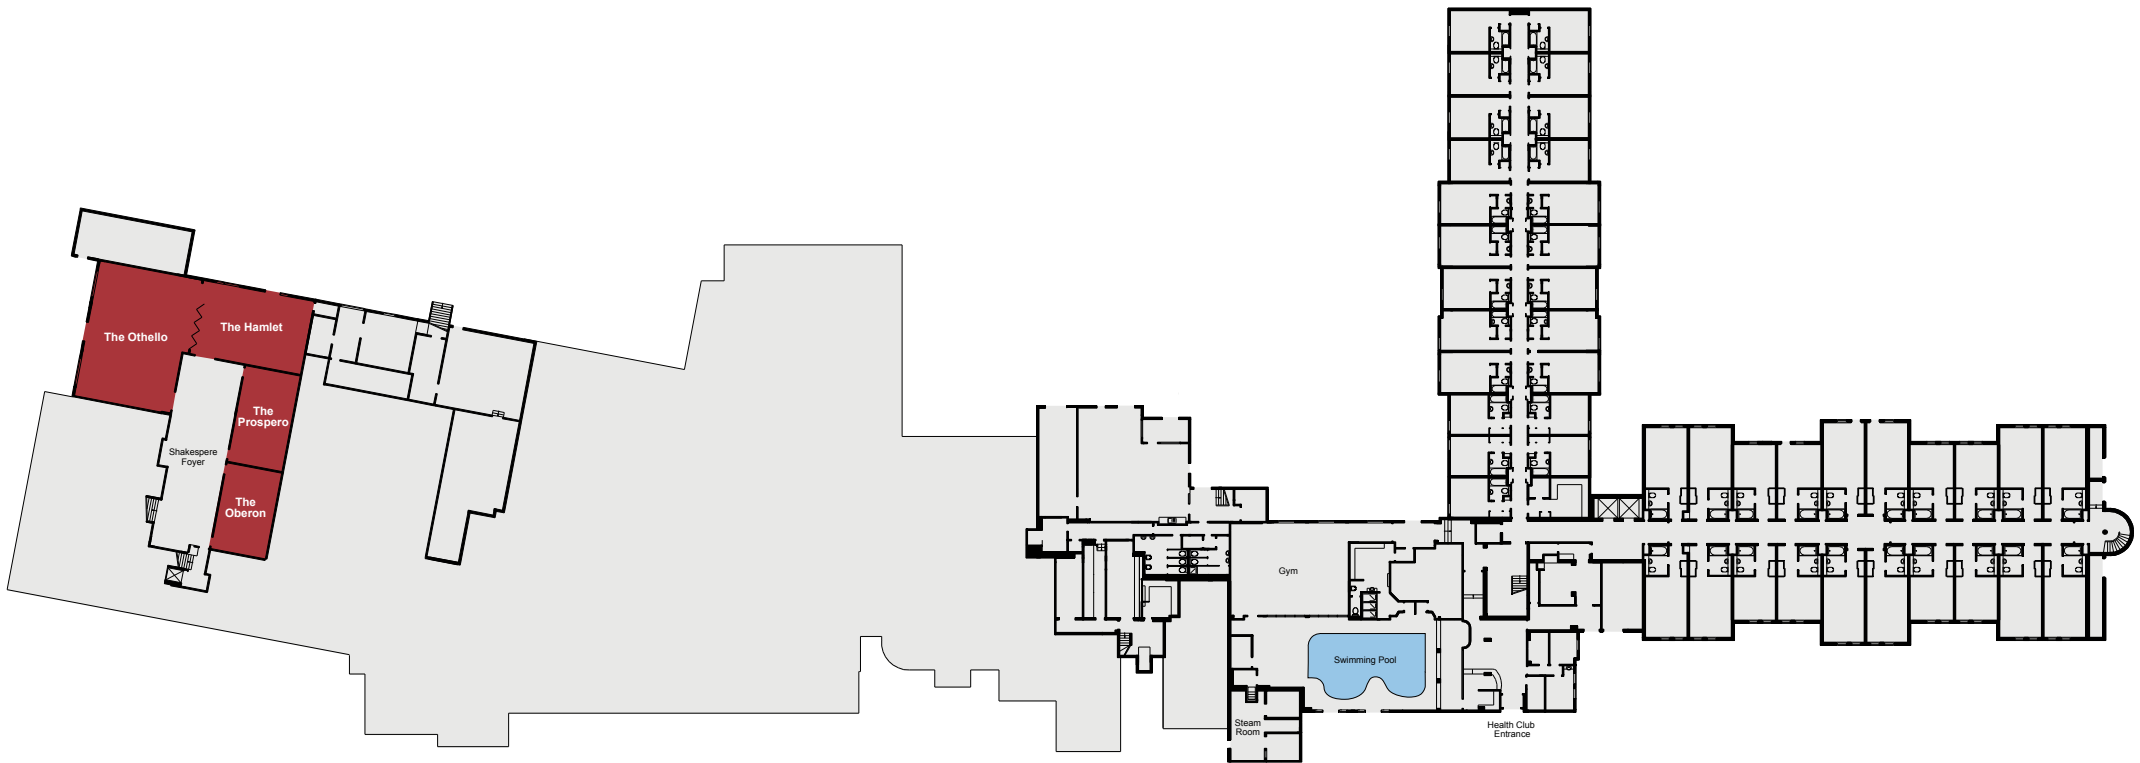

KEY

- Single 13amp Power Point
- Double 13amp Power Point
- ☎ Telephone Socket
- ♿ Wheelchair Access
- ⚡ Partition Wall
- ☀ Natural Light

KEY

- Single 13amp Power Point
- Double 13amp Power Point
- ☎ Telephone Socket
- ♿ Wheelchair Access
- ⚡ Partition Wall
- ▶ Natural Light

CHESFORD GRANGE
HOTEL
THE QHOTELS COLLECTION

LOWER GROUND FLOOR

KEY

- Single 13amp Power Point
- Double 13amp Power Point
- ☎ Telephone Socket
- ♿ Wheelchair Access

CHESFORD GRANGE
HOTEL
THE QHOTELS COLLECTION

LOWER GROUND FLOOR

CHESFORD GRANGE
HOTEL
THE QHOTELS COLLECTION

GROUND FLOOR

CHESFORD GRANGE
HOTEL
THE QHOTELS COLLECTION

FIRST FLOOR

CAPACITIES

Meeting Room	Dimensions	Floor	Theatre	Cabaret	Classroom	Boardroom	Banquet	U-Shape	Dinner Dance
The Kenilworth Suite	29.42 (l) x 17.3 (w) x 4.8 (h)	G	700	360	360	n/a	450	n/a	390
Kenilworth 1 & 2	18.46 (l) x 17.3 (w) x 4.8 (h)	G	340	200	200	n/a	300	n/a	240
Kenilworth 2 & 3	10.96 (l) x 17.3 (w) x 4.8 (h)	G	500	n/a	260	n/a	350	n/a	290
Kenilworth 2 or 3	21.92 (l) x 17.3 (w) x 4.8 (h)	G	220	120	120	n/a	150	n/a	120
Kenilworth 1	7.55 (l) x 17.32 (w) x 4.8 (h)	G	140	80	80	n/a	100	n/a	n/a
The Stratford	12.2 (l) x 11.9 (w) x 2.4 (h)	G	180	96	100	40	150	50	120
The Avon Suite	13.8 (l) x 8 (w) x 2.35 (h)	G	100	64	60	40	n/a	40	60
The Directors Suite	11 (l) x 5.3 (w) x 2.9 (h)	1st	n/a	n/a	n/a	14	n/a	n/a	n/a
The Hamlet	10.1 (l) x 6.9 (w) x 2.3 (h)	LG	60	48	40	30	n/a	30	30
The Oberon	8.1 (l) x 5.1 (w) x 2.3 (h)	LG	30	24	20	18	n/a	16	n/a
The Othello	12.73 (l) x 8.53 (w) x 2.2 (h)	LG	100	64	60	40	n/a	40	80
The Prospero	9.04 (l) x 5.1 (w) x 2.3 (h)	LG	30	n/a	20	18	n/a	16	n/a
The Keats	5.1 (l) x 3.2 (w) x N/A (h)	1st	n/a	n/a	n/a	6	n/a	n/a	n/a
The Stoneleigh	8.4 (l) x 5.8 (w) x 2.9 (h)	G	30	24	20	18	18	16	n/a
The Warwick	7.7 (l) x 5.8 (w) x 2.9 (h)	G	30	n/a	20	18	18	16	n/a
The Stoneleigh & Warwick	16.1 (l) x 5.8 (w) x 2.9 (h)	G	70	40	n/a	40	60	n/a	40