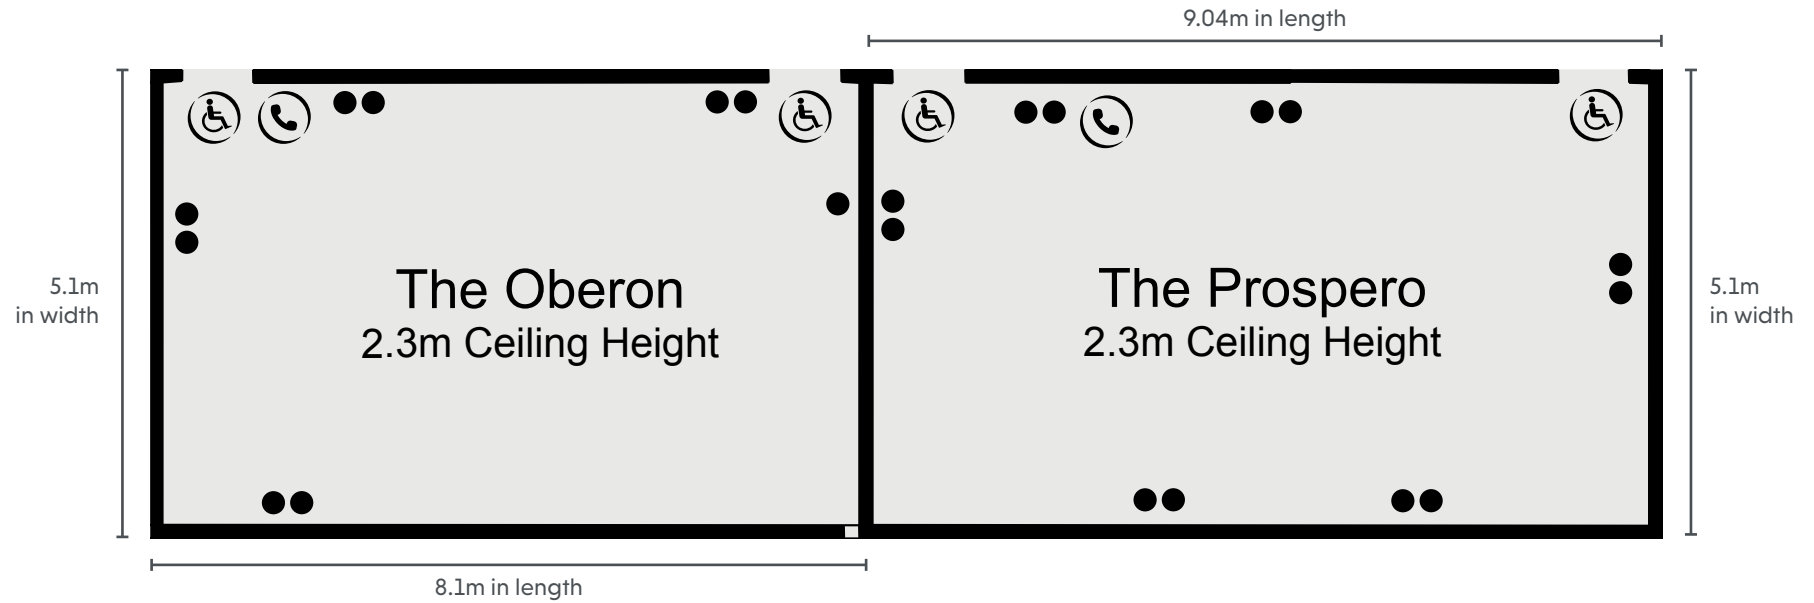

KEY

- Single 13amp Power Point
- ●● Double 13amp Power Point
- ☎ Telephone Socket
- ♿ Wheelchair Access