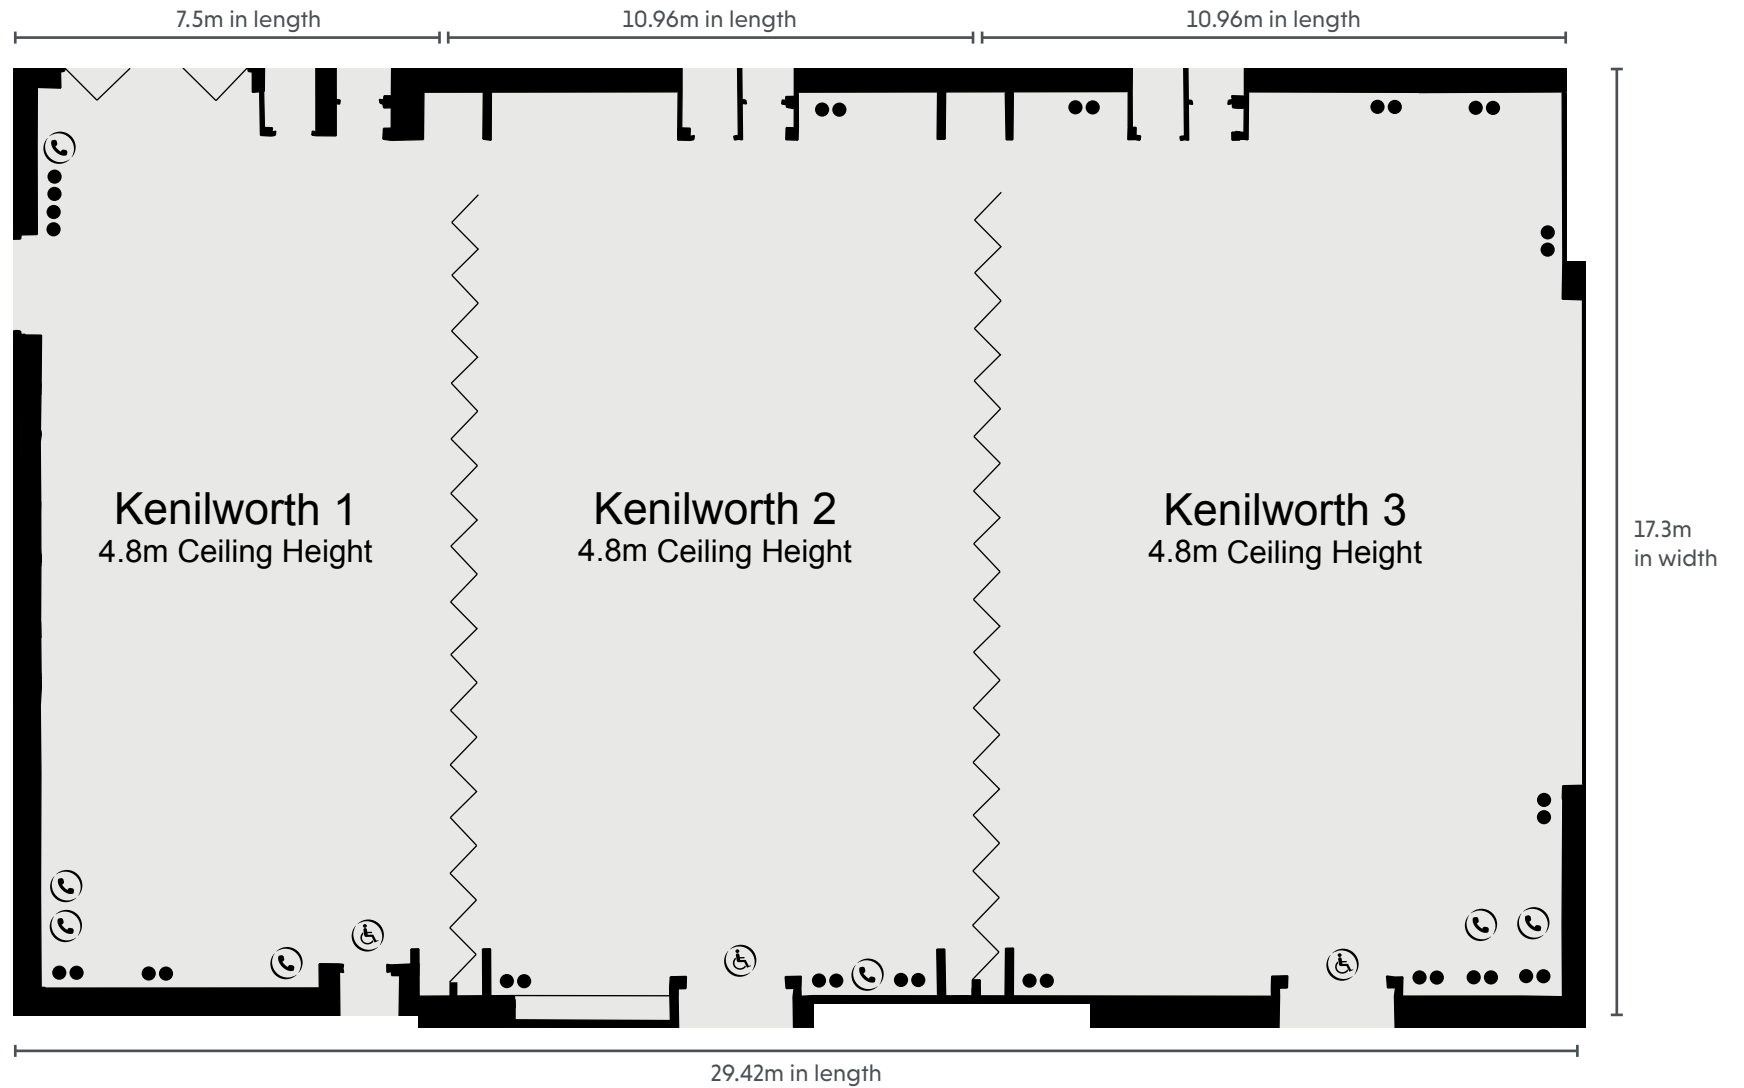

KEY

- Single 13amp Power Point
- Double 13amp Power Point
- ☎ Telephone Socket
- ♿ Wheelchair Access
- ⚡ Partition Wall

KEY

- Single 13amp Power Point
- Double 13amp Power Point
- ☎ Telephone Socket
- ♿ Wheelchair Access
- Pillars

KEY

- Single 13amp Power Point
- Double 13amp Power Point
- ☎ Telephone Socket
- ♿ Wheelchair Access
- ⚡ Partition Wall
- ☀ Natural Light

KEY

- Single 13amp Power Point
- Double 13amp Power Point
- ☎ Telephone Socket
- ♿ Wheelchair Access
- ⚡ Partition Wall
- ▶ Natural Light

LOWER GROUND FLOOR

CHESFORD GRANGE
HOTEL
THE QHOTELS COLLECTION

GROUND FLOOR

CHESFORD GRANGE
HOTEL
THE QHOTELS COLLECTION

FIRST FLOOR

CAPACITIES

Meeting Room	Dimensions	Floor	Theatre	Cabaret	Classroom	Boardroom	Banquet	U-Shape	Dinner Dance
The Kenilworth Suite	29.42 (l) x 17.3 (w) x 4.8 (h)	G	700	360	360	n/a	450	n/a	390
Kenilworth 1 & 2	18.46 (l) x 17.3 (w) x 4.8 (h)	G	340	200	200	n/a	300	n/a	240
Kenilworth 2 & 3	10.96 (l) x 17.3 (w) x 4.8 (h)	G	500	n/a	260	n/a	350	n/a	290
Kenilworth 2 or 3	21.92 (l) x 17.3 (w) x 4.8 (h)	G	220	120	120	n/a	150	n/a	120
Kenilworth 1	7.55 (l) x 17.32 (w) x 4.8 (h)	G	140	80	80	n/a	100	n/a	n/a
The Stratford	12.2 (l) x 11.9 (w) x 2.4 (h)	G	180	96	100	40	150	50	120
The Avon Suite	13.8 (l) x 8 (w) x 2.35 (h)	G	100	64	60	40	n/a	40	60
The Directors Suite	11 (l) x 5.3 (w) x 2.9 (h)	1st	n/a	n/a	n/a	14	n/a	n/a	n/a
The Hamlet	10.1 (l) x 6.9 (w) x 2.3 (h)	LG	60	48	40	30	n/a	30	30
The Oberon	8.1 (l) x 5.1 (w) x 2.3 (h)	LG	30	24	20	18	n/a	16	n/a
The Othello	12.73 (l) x 8.53 (w) x 2.2 (h)	LG	100	64	60	40	n/a	40	80
The Prospero	9.04 (l) x 5.1 (w) x 2.3 (h)	LG	30	n/a	20	18	n/a	16	n/a
The Keats	5.1 (l) x 3.2 (w) x N/A (h)	1st	n/a	n/a	n/a	6	n/a	n/a	n/a
The Stoneleigh	8.4 (l) x 5.8 (w) x 2.9 (h)	G	30	24	20	18	18	16	n/a
The Warwick	7.7 (l) x 5.8 (w) x 2.9 (h)	G	30	n/a	20	18	18	16	n/a
The Stoneleigh & Warwick	16.1 (l) x 5.8 (w) x 2.9 (h)	G	70	40	n/a	40	60	n/a	40