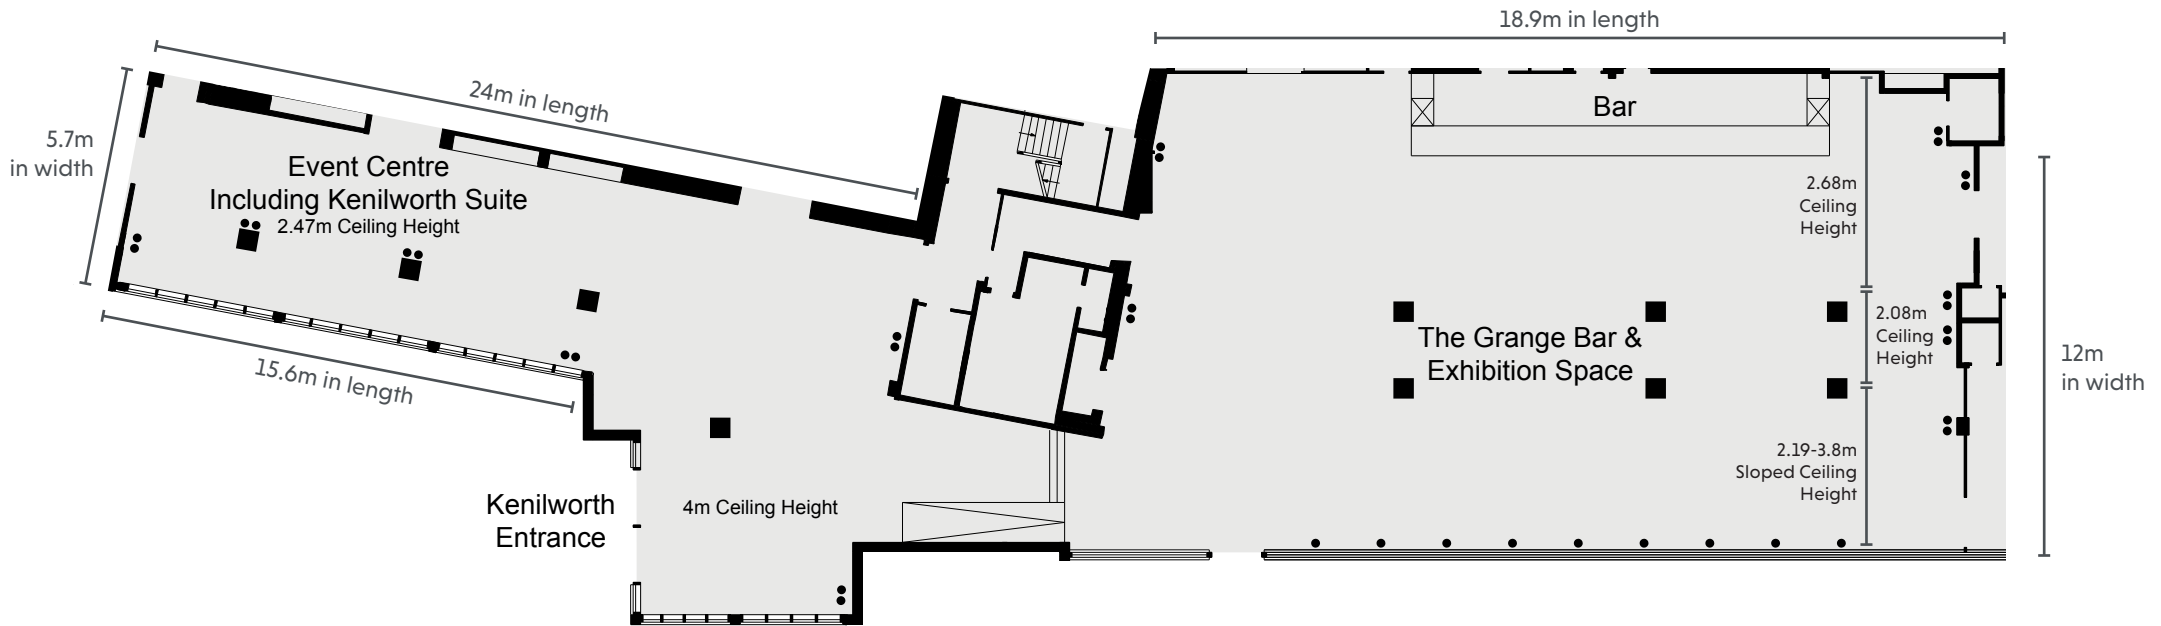

KEY

- Single 13amp Power Point
- Double 13amp Power Point
- ☎ Telephone Socket
- ♿ Wheelchair Access
- ⚡ Partition Wall

KEY

- Single 13amp Power Point
- Double 13amp Power Point
- ☎ Telephone Socket
- ♿ Wheelchair Access
- Pillars

KEY

- Single 13amp Power Point
- Double 13amp Power Point
- ☎ Telephone Socket
- ♿ Wheelchair Access
- ⚡ Partition Wall
- ☀ Natural Light

KEY

- Single 13amp Power Point
- Double 13amp Power Point
- ☎ Telephone Socket
- ♿ Wheelchair Access
- ⚡ Partition Wall
- ▶ Natural Light

LOWER GROUND FLOOR

CHESFORD GRANGE
HOTEL
THE QHOTELS COLLECTION

GROUND FLOOR

CHESFORD GRANGE
HOTEL
THE QHOTELS COLLECTION

FIRST FLOOR

CAPACITIES

Meeting Room	Dimensions	Floor	Theatre	Cabaret	Classroom	Boardroom	Banquet	U-Shape	Dinner Dance
The Kenilworth Suite	29.42 (l) x 17.3 (w) x 4.8 (h)	G	700	360	360	n/a	450	n/a	390
Kenilworth 1 & 2	18.46 (l) x 17.3 (w) x 4.8 (h)	G	340	200	200	n/a	300	n/a	240
Kenilworth 2 & 3	10.96 (l) x 17.3 (w) x 4.8 (h)	G	500	n/a	260	n/a	350	n/a	290
Kenilworth 2 or 3	21.92 (l) x 17.3 (w) x 4.8 (h)	G	220	120	120	n/a	150	n/a	120
Kenilworth 1	7.55 (l) x 17.32 (w) x 4.8 (h)	G	140	80	80	n/a	100	n/a	n/a
The Stratford	12.2 (l) x 11.9 (w) x 2.4 (h)	G	180	96	100	40	150	50	120
The Avon Suite	13.8 (l) x 8 (w) x 2.35 (h)	G	100	64	60	40	n/a	40	60
The Directors Suite	11 (l) x 5.3 (w) x 2.9 (h)	1st	n/a	n/a	n/a	14	n/a	n/a	n/a
The Hamlet	10.1 (l) x 6.9 (w) x 2.3 (h)	LG	60	48	40	30	n/a	30	30
The Oberon	8.1 (l) x 5.1 (w) x 2.3 (h)	LG	30	24	20	18	n/a	16	n/a
The Othello	12.73 (l) x 8.53 (w) x 2.2 (h)	LG	100	64	60	40	n/a	40	80
The Prospero	9.04 (l) x 5.1 (w) x 2.3 (h)	LG	30	n/a	20	18	n/a	16	n/a
The Keats	5.1 (l) x 3.2 (w) x N/A (h)	1st	n/a	n/a	n/a	6	n/a	n/a	n/a
The Stoneleigh	8.4 (l) x 5.8 (w) x 2.9 (h)	G	30	24	20	18	18	16	n/a
The Warwick	7.7 (l) x 5.8 (w) x 2.9 (h)	G	30	n/a	20	18	18	16	n/a
The Stoneleigh & Warwick	16.1 (l) x 5.8 (w) x 2.9 (h)	G	70	40	n/a	40	60	n/a	40