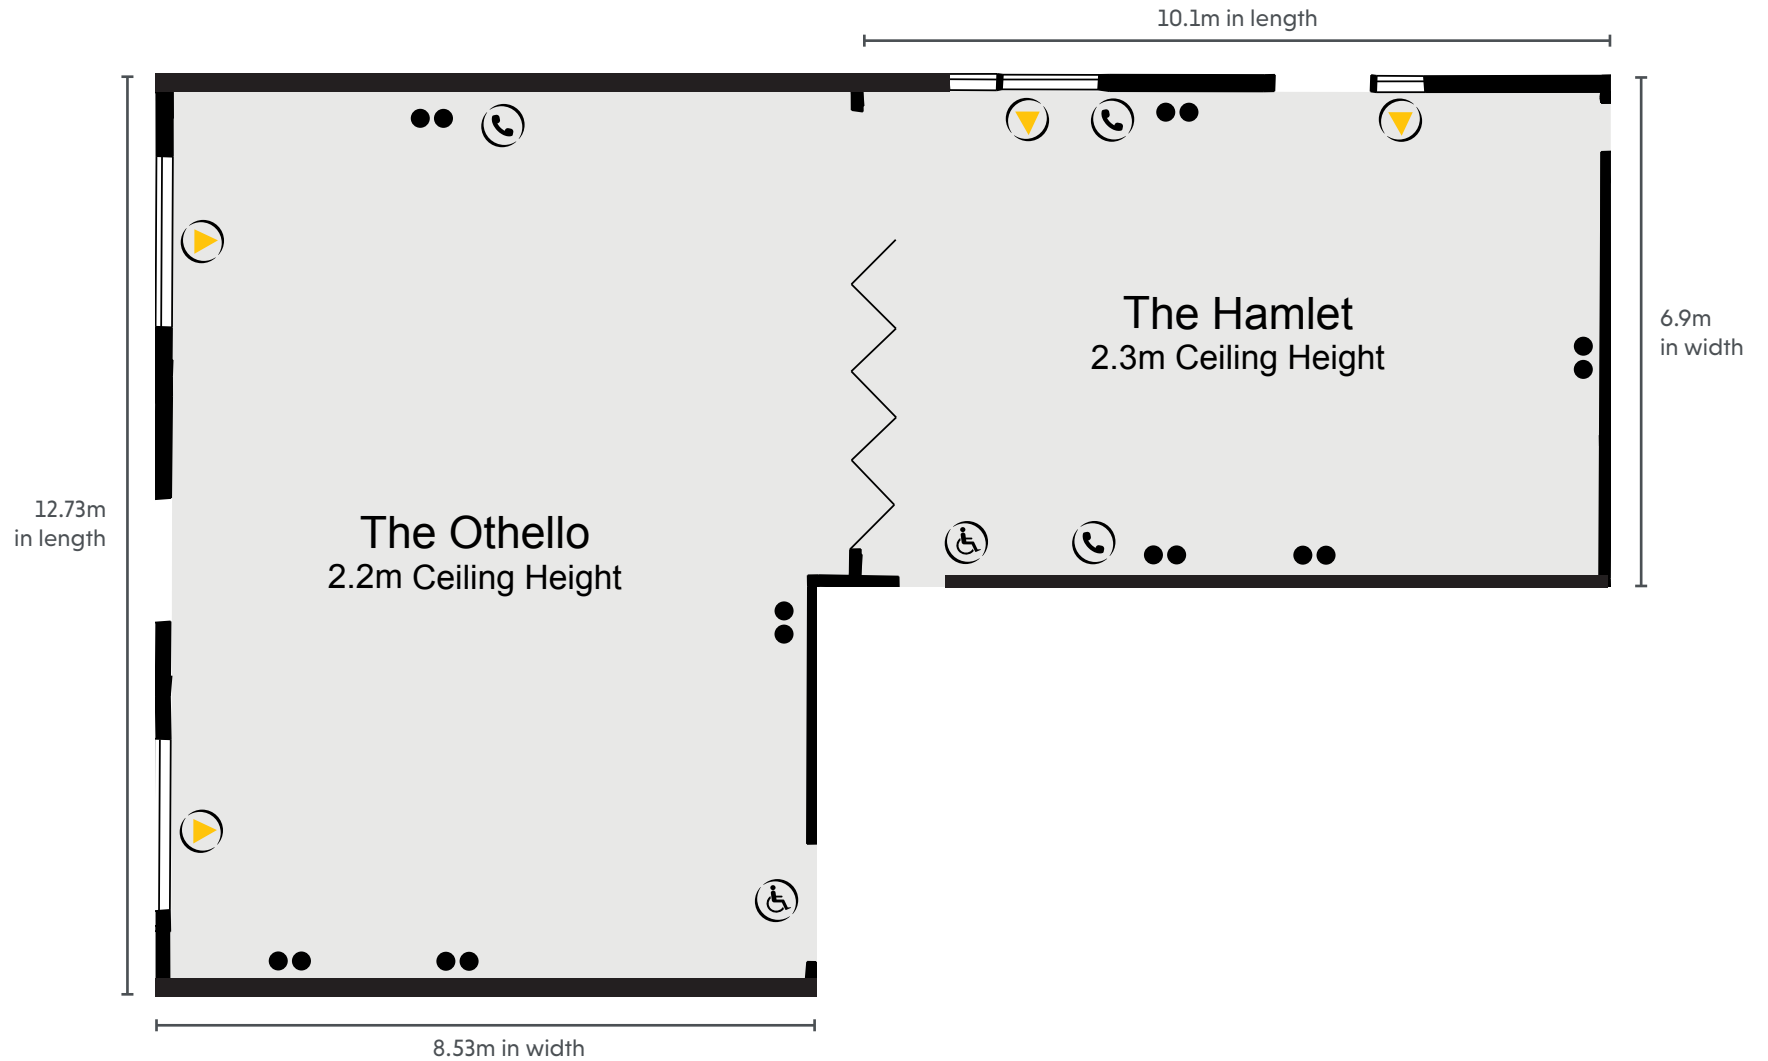

KEY

- Single 13amp Power Point
- Double 13amp Power Point
- ☎ Telephone Socket
- ♿ Wheelchair Access
- ⚡ Partition Wall

KEY

- Single 13amp Power Point
- Double 13amp Power Point
- ☎ Telephone Socket
- ♿ Wheelchair Access
- Pillars

CHESFORD GRANGE
HOTEL
THE QHOTELS COLLECTION

GROUND FLOOR

KEY

- Single 13amp Power Point
- Double 13amp Power Point
- ☎ Telephone Socket
- ♿ Wheelchair Access
- ▶ Natural Light

KEY

- Single 13amp Power Point
- Double 13amp Power Point
- ☎ Telephone Socket
- ♿ Wheelchair Access
- ▶ Natural Light

KEY

- Single 13amp Power Point
- Double 13amp Power Point
- ☎ Telephone Socket
- ♿ Wheelchair Access
- ⚡ Partition Wall
- ☀ Natural Light

KEY

- Single 13amp Power Point
- Double 13amp Power Point
- ☎ Telephone Socket
- ♿ Wheelchair Access
- ⚡ Partition Wall
- ▶ Natural Light