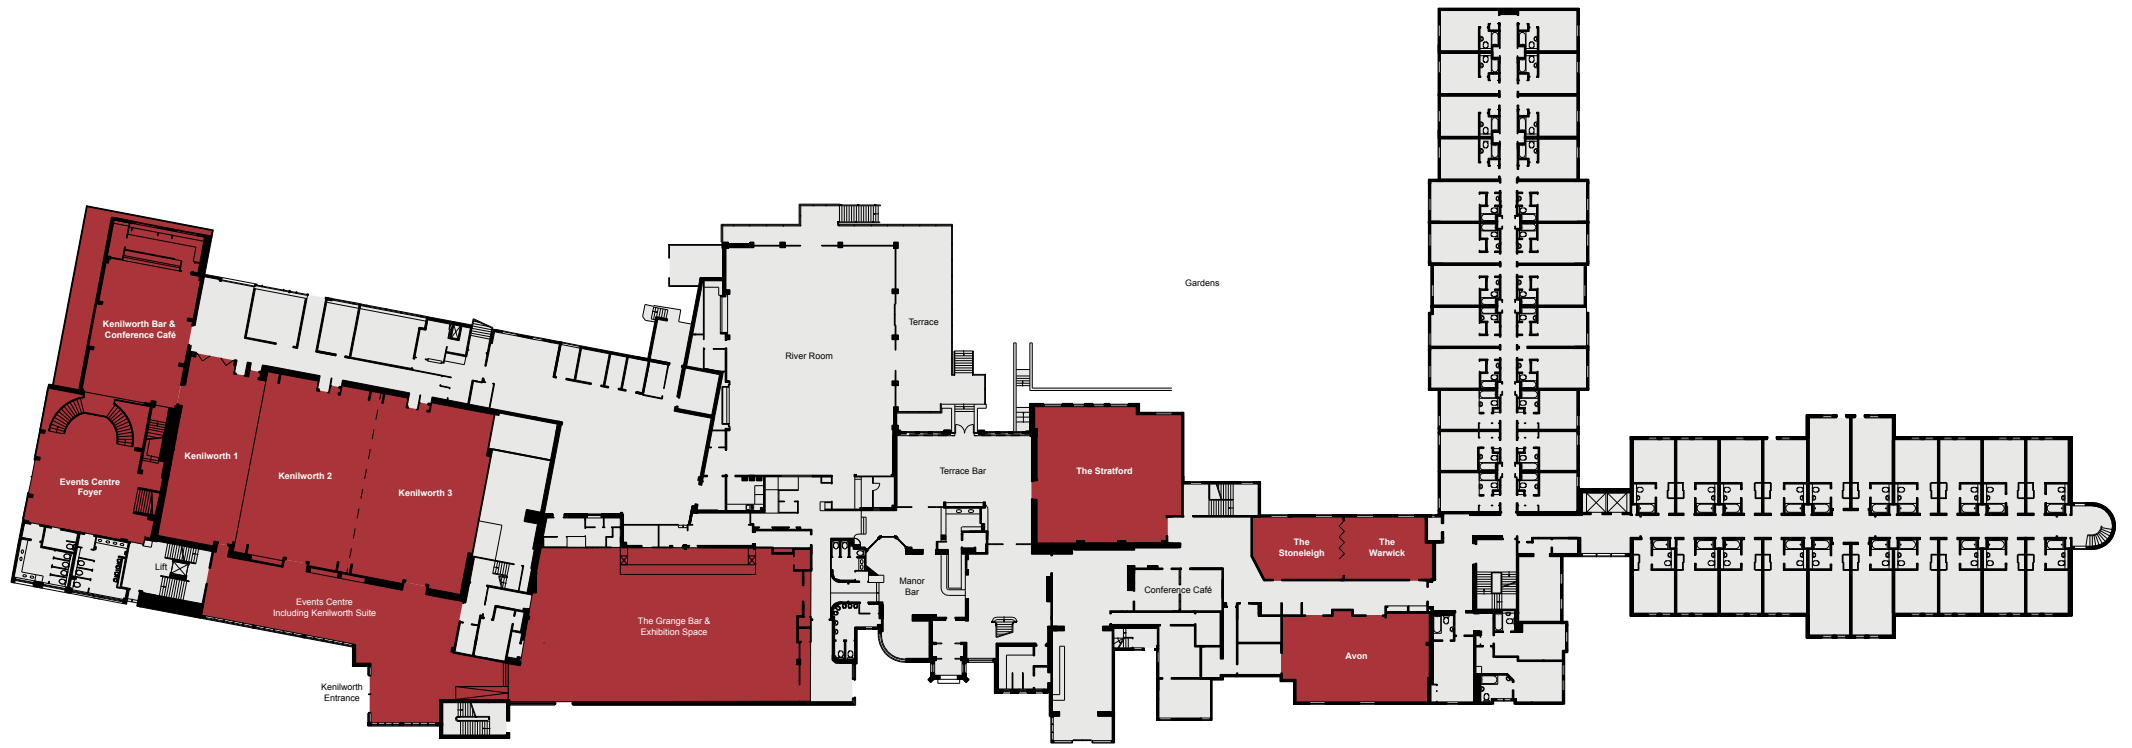

KEY

- Single 13amp Power Point
- Double 13amp Power Point
- ☎ Telephone Socket
- ♿ Wheelchair Access
- ⚡ Partition Wall
- ☀ Natural Light

KEY

- Single 13amp Power Point
- Double 13amp Power Point
- ☎ Telephone Socket
- ♿ Wheelchair Access
- ⚡ Partition Wall
- ▶ Natural Light

CHESFORD GRANGE
HOTEL
THE QHOTELS COLLECTION

LOWER GROUND FLOOR

KEY

- Single 13amp Power Point
- Double 13amp Power Point
- ☎ Telephone Socket
- ♿ Wheelchair Access

CHESFORD GRANGE
HOTEL
THE QHOTELS COLLECTION

LOWER GROUND FLOOR

CHESFORD GRANGE
HOTEL
THE QHOTELS COLLECTION

GROUND FLOOR

CHESFORD GRANGE
HOTEL
THE QHOTELS COLLECTION

FIRST FLOOR

CAPACITIES

Meeting Room	Dimensions	Floor	Theatre	Cabaret	Classroom	Boardroom	Banquet	U-Shape	Dinner Dance
The Kenilworth Suite	29.42 (l) x 17.3 (w) x 4.8 (h)	G	700	360	360	n/a	450	n/a	390
Kenilworth 1 & 2	18.46 (l) x 17.3 (w) x 4.8 (h)	G	340	200	200	n/a	300	n/a	240
Kenilworth 2 & 3	10.96 (l) x 17.3 (w) x 4.8 (h)	G	500	n/a	260	n/a	350	n/a	290
Kenilworth 2 or 3	21.92 (l) x 17.3 (w) x 4.8 (h)	G	220	120	120	n/a	150	n/a	120
Kenilworth 1	7.55 (l) x 17.32 (w) x 4.8 (h)	G	140	80	80	n/a	100	n/a	n/a
The Stratford	12.2 (l) x 11.9 (w) x 2.4 (h)	G	180	96	100	40	150	50	120
The Avon Suite	13.8 (l) x 8 (w) x 2.35 (h)	G	100	64	60	40	n/a	40	60
The Directors Suite	11 (l) x 5.3 (w) x 2.9 (h)	1st	n/a	n/a	n/a	14	n/a	n/a	n/a
The Hamlet	10.1 (l) x 6.9 (w) x 2.3 (h)	LG	60	48	40	30	n/a	30	30
The Oberon	8.1 (l) x 5.1 (w) x 2.3 (h)	LG	30	24	20	18	n/a	16	n/a
The Othello	12.73 (l) x 8.53 (w) x 2.2 (h)	LG	100	64	60	40	n/a	40	80
The Prospero	9.04 (l) x 5.1 (w) x 2.3 (h)	LG	30	n/a	20	18	n/a	16	n/a
The Keats	5.1 (l) x 3.2 (w) x N/A (h)	1st	n/a	n/a	n/a	6	n/a	n/a	n/a
The Stoneleigh	8.4 (l) x 5.8 (w) x 2.9 (h)	G	30	24	20	18	18	16	n/a
The Warwick	7.7 (l) x 5.8 (w) x 2.9 (h)	G	30	n/a	20	18	18	16	n/a
The Stoneleigh & Warwick	16.1 (l) x 5.8 (w) x 2.9 (h)	G	70	40	n/a	40	60	n/a	40